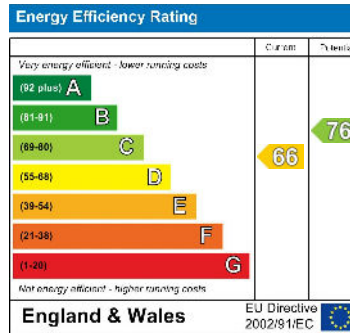

Door To:

Hallway

Bedroom One

11'2 x 9'8 to fitted wardrobes (3.40m x 2.95m to fitted wardrobes)

Bathroom

Lounge/Kitchen

23'6 x 9'10 narrowing to 9'6 (7.16m x 3.00m narrowing to 2.90m)

Bedroom Two

8'10 x 6'11 to fitted wardrobe (2.69m x 2.11m to fitted wardrobe)

Rear Garden

Reference

CH6436/PL/PL/PL/29022024 - Cheshunt estate agent